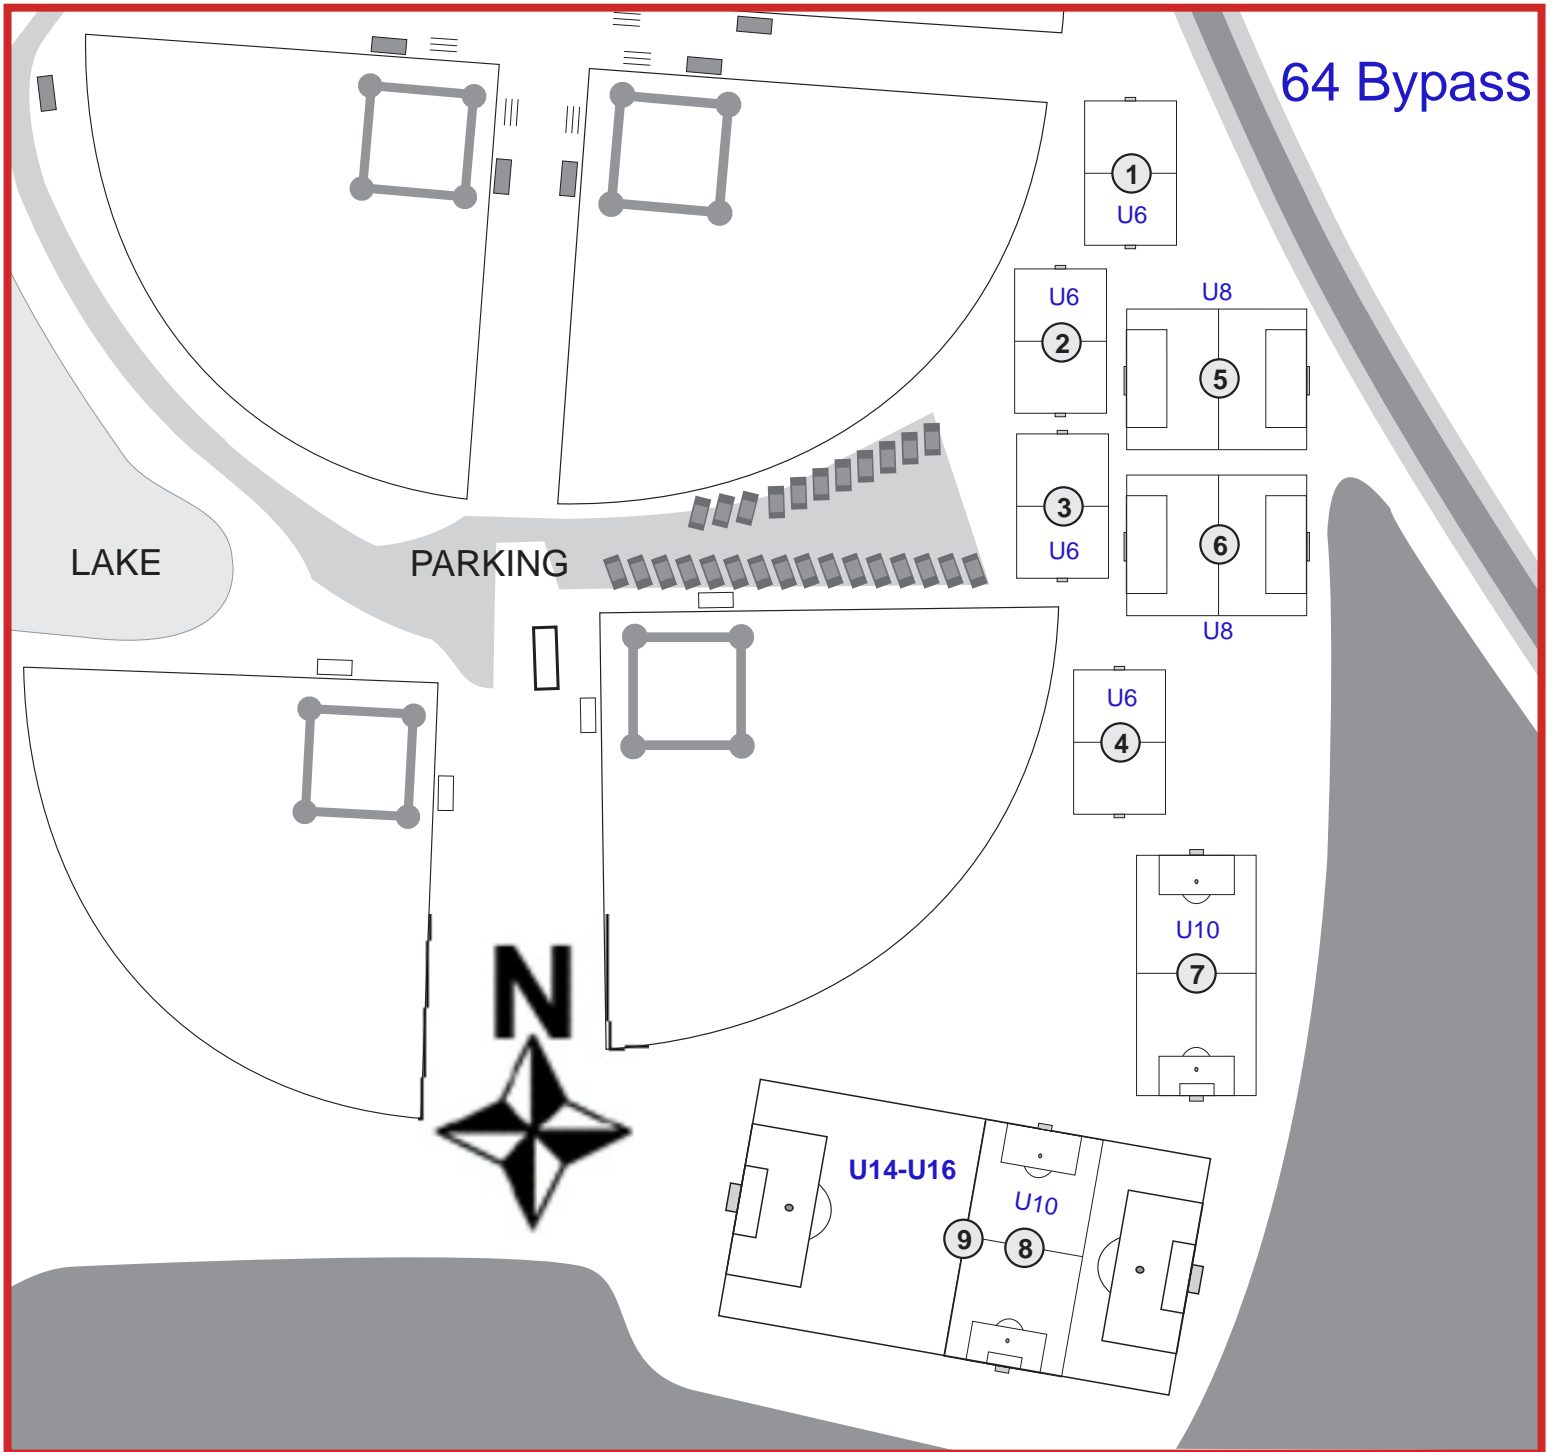

# Davidson Park Soccer Fields

## Assigned Fields

U6- 1, 2, 3, 4  
 U8- 5, 6  
 U10- 7, 8  
 U12- 9  
 U14- 9  
 U16- 9

9- U14-16 field  
 60x100 yds  
 8- U10 field  
 35x60 yds  
 7- U10 field  
 35x60 yds

## Field Definitions

6- U8 field  
 25x40 yds  
 5- U8 field  
 25x40 yds  
 4- U6 field  
 15x30 yds  
 3- U6 field  
 15x30 yds  
 2- U6 field  
 15x30 yds  
 1- U6 field  
 15x30 yds