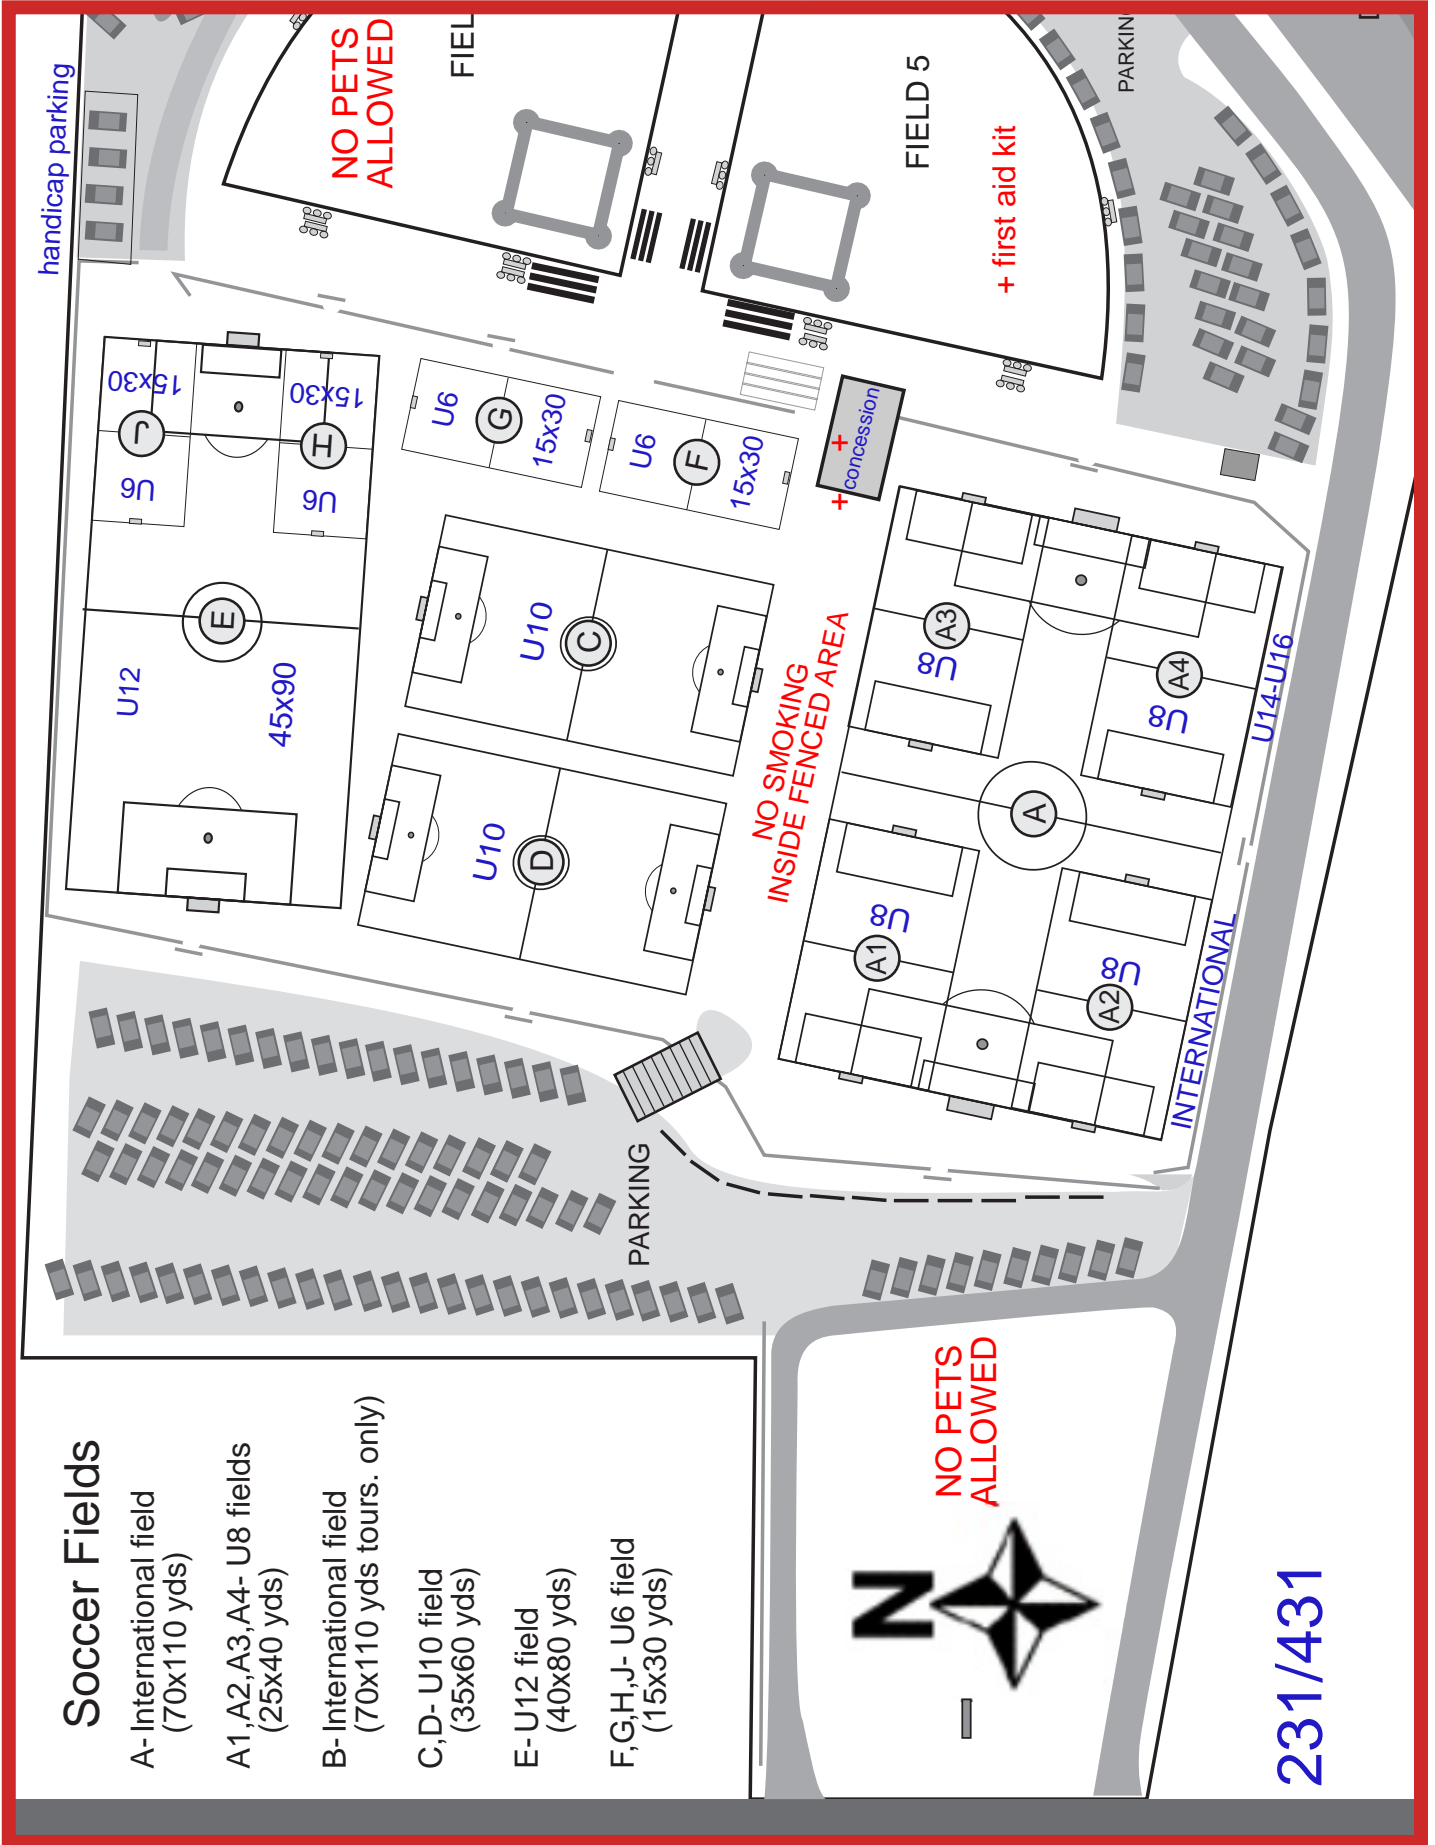

South Lincoln Sportsplex

3046 Huntsville Hwy (231)

Soccer Fields

- A- International field (70x110 yds)
- A1, A2, A3, A4- U8 fields (25x40 yds)
- B- International field (70x110 yds tours. only)
- C, D- U10 field (35x60 yds)
- E- U12 field (40x80 yds)
- F, G, H, J- U6 field (15x30 yds)

231/431